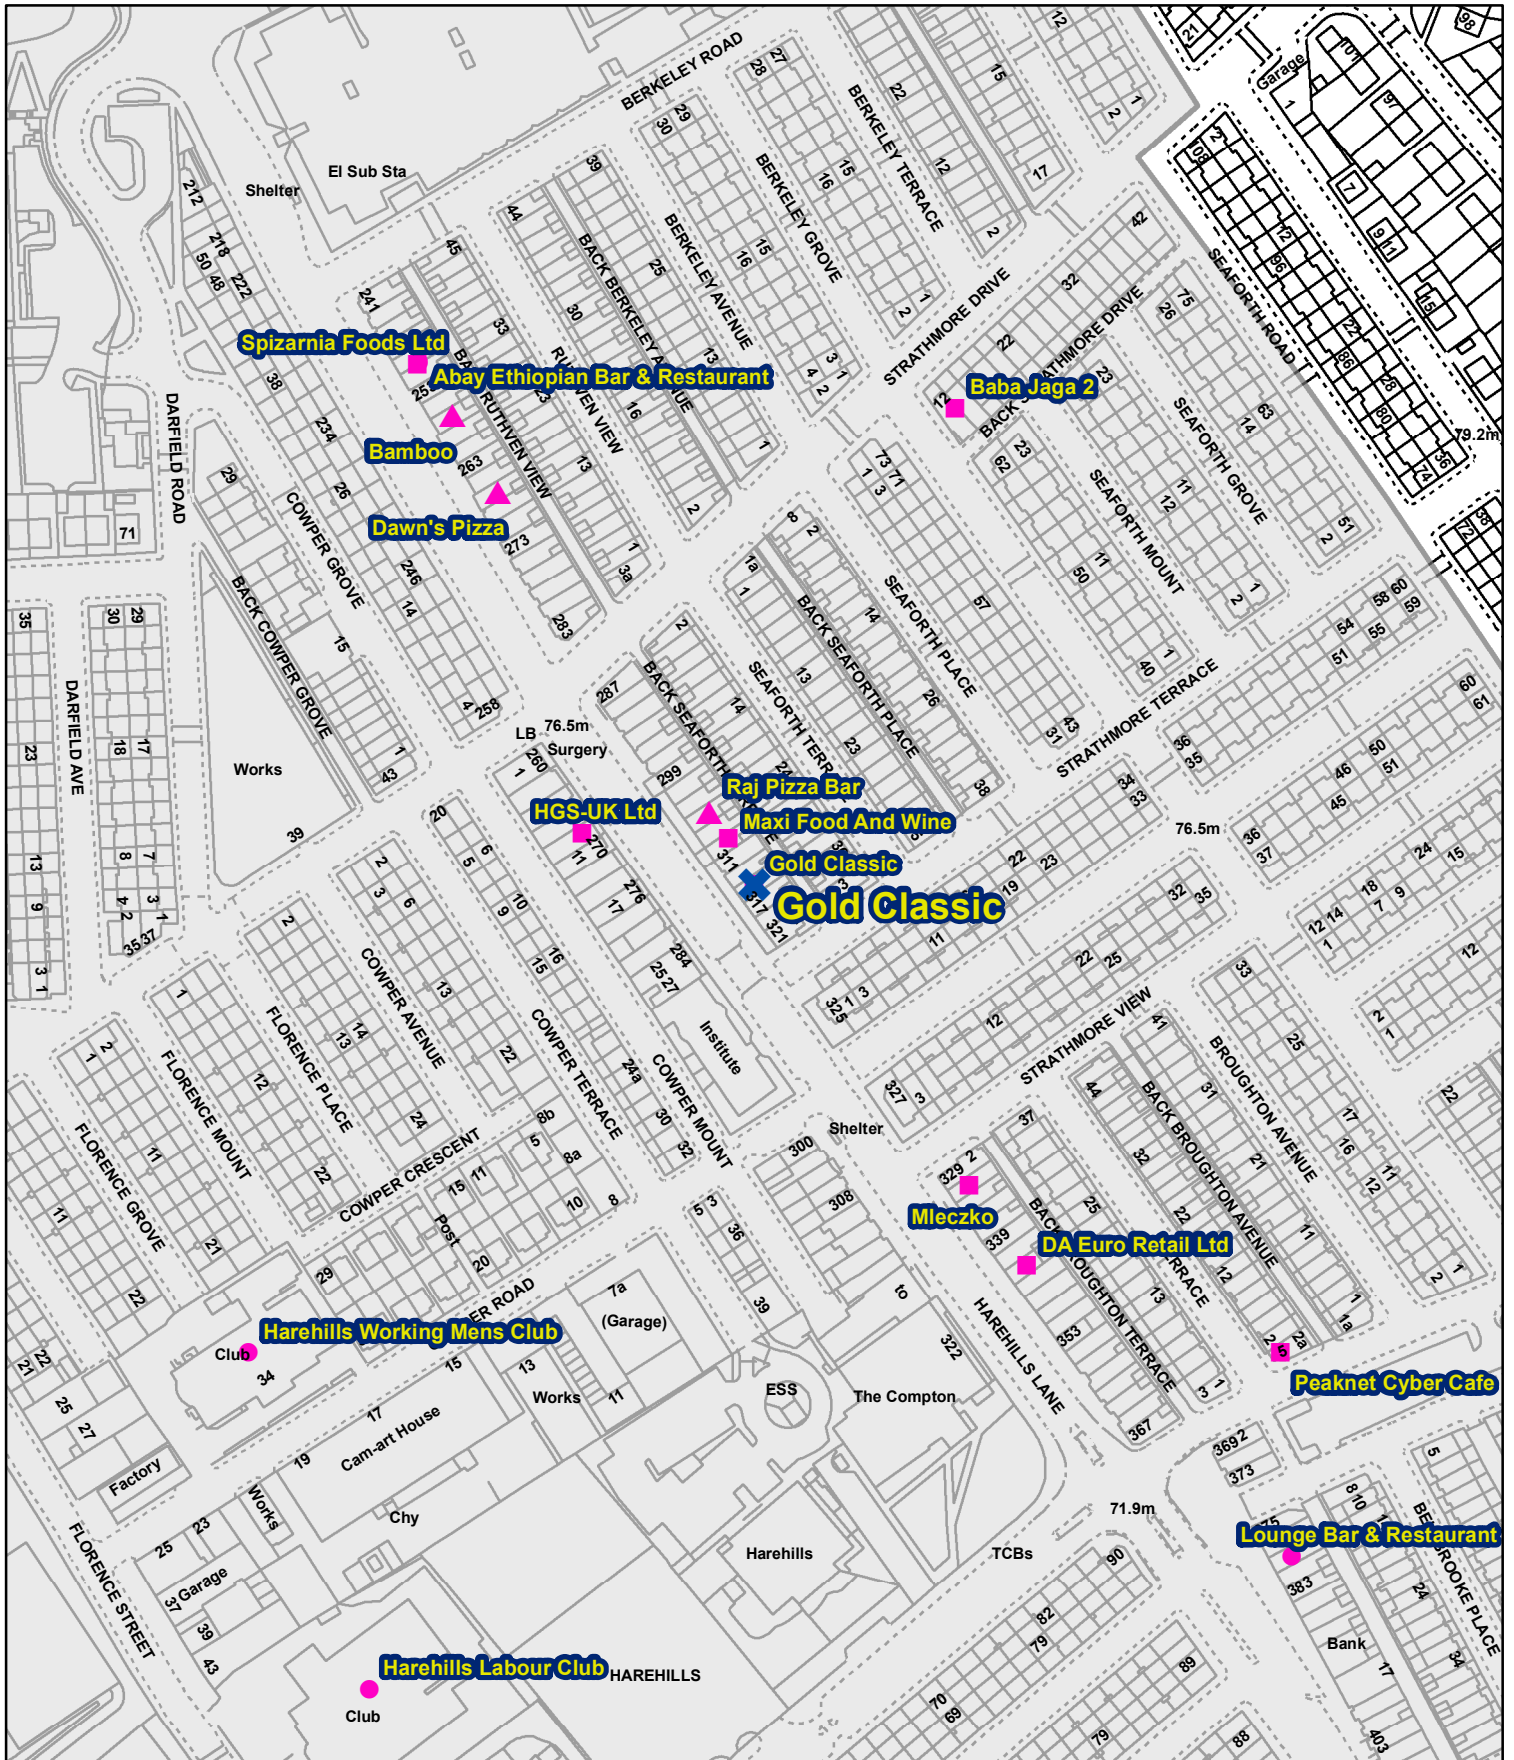

Appendix D

This map is based upon the Ordnance Survey's digital data with the permission of the Ordnance Survey on behalf of the controller of Her Majesty's Stationary Office

© Unauthorised reproduction infringes Crown Copyright and may lead to prosecution or civil proceedings

Leeds City Council O.S. Licence No 1000019567
© Crown Copyright all rights reserved

Key			
	Applicant premises		On licence
	CIA area		Off licence
			Late night refreshment
			Other